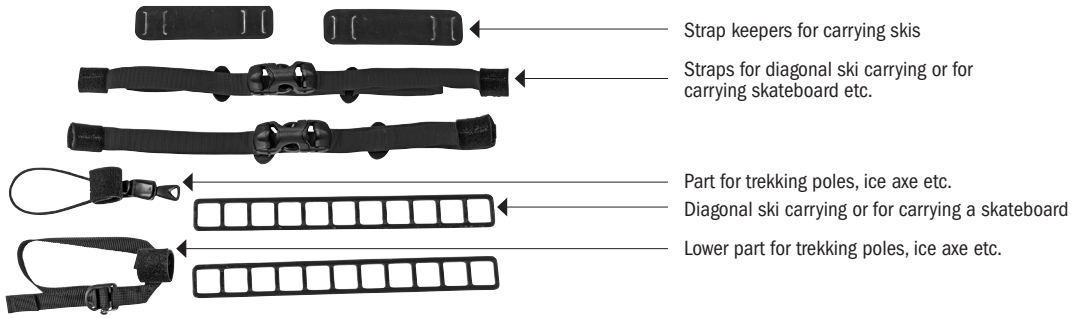

## ATTACHMENT KIT FOR GEAR

Mounting set for fixing gear to Atrack and Gear-Pack

PVC free

### Application examples:

Attachment of skateboard

Attachment of trekking poles

Diagonal ski carrying and A-frame ski carrying

Attachment kit for A-frame ski carrying

### SPECIFICATIONS:

- + Attachment kit for carrying various outdoor equipment on Atrack backpacks
- + Fixing for trekking poles, ice axe, snowshoes, skis, snowboard, skateboard, camera tripod etc.

**Contents:** Attachment kit for gear