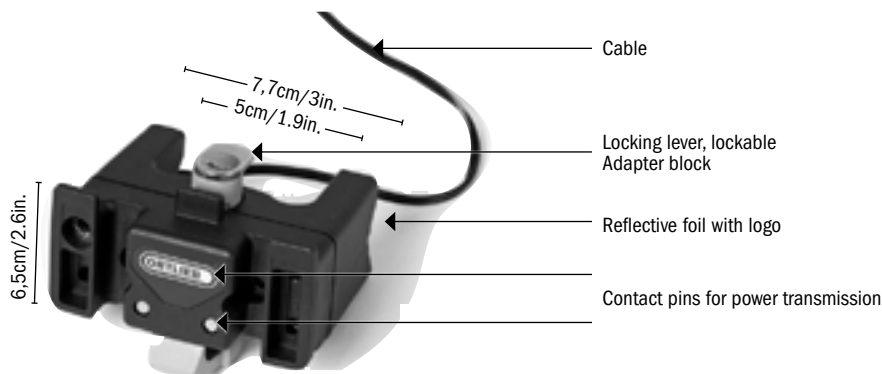

## HANDLEBAR MOUNTING-SET ULTIMATE PRO E

Mounting-Set for handlebar bag Ultimate Pro E

PVC  
free

article code	weight g/oz.
E196	170/6 oz

### SPECIFICATIONS:

- + Lockable adapter for mounting ORTLIEB handlebar bags Ultimate with electric contacts (comes with 2 sets of keys which can also be ordered if serial number is available)
- + 2 contact pins for electric connection
- + Supplied with two keys, keep key no. in safe place for reordering keys
- + Mounting fits to all handlebar with diameter up to max. 31,8 mm
- + Compatible with the mounting set KLICKfix by Rixen & Kaul
- + Simple and fast mounting with only one cable
- + Extension adapter and spare cable available as optional accessory
- + Handlebar bag can be locked to handlebar
- + A reflective foil on the front of adapter ensures more safety when cycling in the dark without the handlebar bag
- + Compatible with the VRO extension by Syntace
- + Maximum load capacity 5 kg/ 176.oz.

**Contents:** Adapter block Mounting-Set Ultimate Pro E (article code E196), cable with attachment, 2 sets of keys, hexagon key, mounting instructions

**Attention:**

- + Do not use with carbon handlebars!