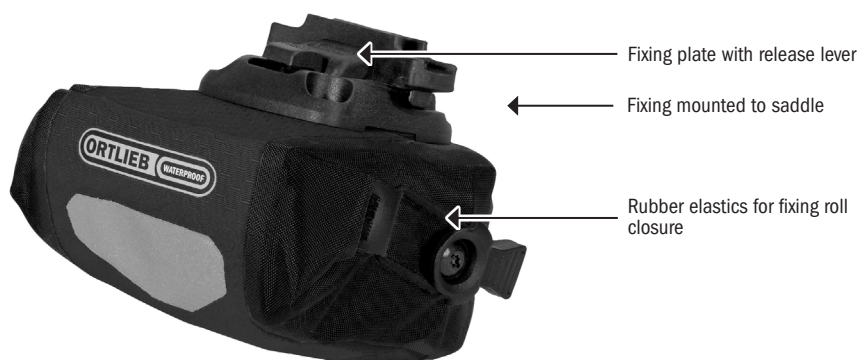

PRODUCT INFO

MICRO-BAG

Ultra lightweight saddle bag with roll closure

- PVC free
- IP 64
- PS21
- PS21R
- PFAS free

Mounting set for saddle bag (included)

height cm/in.	width cm/in.	depth cm/in.	vol. L/cu.in	weight g/oz.	max. capacity kg/lbs.
7/2.8	12/4.7	12/4.7	0.5/31	120/4.2	1/2.2
9/3.5	12/4.7	14/5.5	0.8/49	140/4.9	1/2.2

SPECIFICATIONS:

- + Ultra lightweight Saddle-Bag in 2 sizes for race bike and mountain bike
- + Ideal for spare tube and tools
- + Roll closure with elastics easy and safe to close
- + PU-coated nylon fabric
- + Reflector
- + Including mounting set for saddle
- + No protruding plastic components on inside
- + Simple mounting to seat braces
- + Single-handed removal of Micro-Bag
- + Maximum load 1 kg/2 lbs

Contents: Bag comes with mounting set

Optional accessories: Saddle-Bag Mounting-Set (No. E97) for additional bike

Attention: Not suitable for carbon saddles

Note: In order to meet standard IP64 (6=dustproof, 4=protected against splash water coming from all directions) the roll closure must be rolled at least 3-4 times.