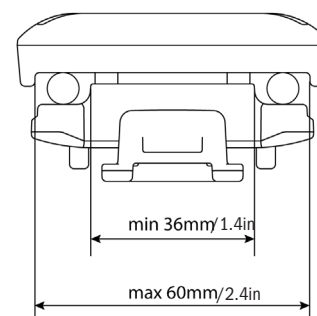

PRODUCT INFO

MICRO-BAG

Ultra lightweight saddle bag with roll closure

- PVC free
- IP 64
- PS21
- PS21R
- PFAS free

Mounting set for saddle bag (included)

height cm/in.	width cm/in.	depth cm/in.	vol. L/cu.in	weight g/oz.	max. capacity kg/lbs.
7/2.8	12/4.7	12/4.7	0.5/31	120/4.2	1/2.2
9/3.5	12/4.7	14/5.5	0.8/49	140/4.9	1/2.2

SPECIFICATIONS:

- + Ultra lightweight Saddle-Bag in 2 sizes for race bike and mountain bike
- + Ideal for spare tube and tools
- + Roll closure with elastics easy and safe to close
- + PU-coated nylon fabric
- + Reflector
- + Including mounting set for saddle
- + No protruding plastic components on inside
- + Simple mounting to seat braces
- + Single-handed removal of Micro-Bag
- + Maximum load 1 kg/2 lbs