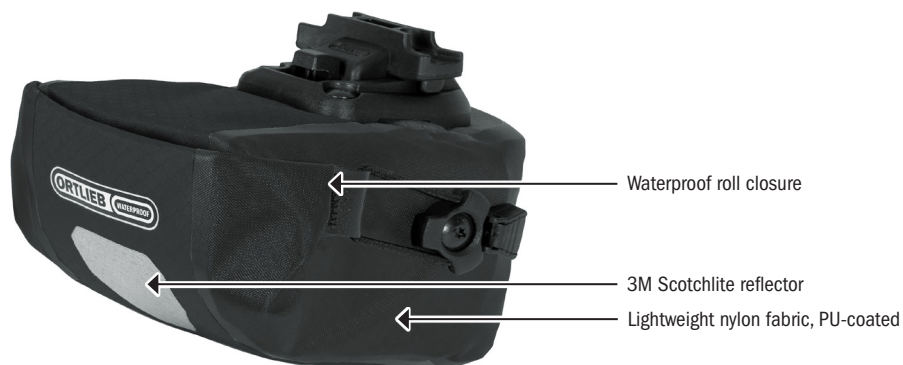

PRODUCT INFO

MICRO-BAG

Ultra lightweight saddle bag with roll closure

- PVC free
- IP 64
- PS21
- PS21R
- PFAS free

Mounting set for saddle bag (included)

height cm/in.	width cm/in.	depth cm/in.	vol. L/cu.in	weight g/oz.	max. capacity kg/lbs.
7/2.8	12/4.7	12/4.7	0.5/31	120/4.2	1/2.2
9/3.5	12/4.7	14/5.5	0.8/49	140/4.9	1/2.2

SPECIFICATIONS:

- + Ultra lightweight Saddle-Bag in 2 sizes for race bike and mountain bike
- + Ideal for spare tube and tools
- + Roll closure with elastics easy and safe to close
- + PU-coated nylon fabric
- + Reflector
- + Including mounting set for saddle
- + No protruding plastic components on inside
- + Simple mounting to seat braces
- + Single-handed removal of Micro-Bag
- + Maximum load 1 kg/2 lbs

Contents: Bag comes with mounting set

Optional accessories: Saddle-Bag Mounting-Set (No. E97) for additional bike

Attention: Not suitable for carbon saddles

Note: In order to meet standard IP64 (6=dustproof, 4=protected against splash water coming from all directions) the roll closure must be rolled at least 3-4 times.