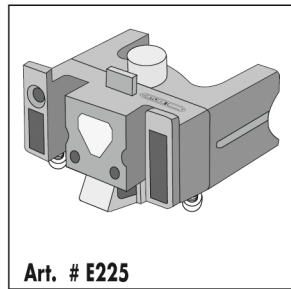

! MOUNTING-SET REQUIRED

HANDLEBAR MOUNTING-SET QR

HANDLEBAR MOUNTING-SET

HANDLEBAR MOUNTING-SET WITH LOCK

HANDLEBAR MOUNTING-SET E-BIKE

HANDLEBAR MOUNTING-SET E-BIKE WITH LOCK

! max. 5 kg