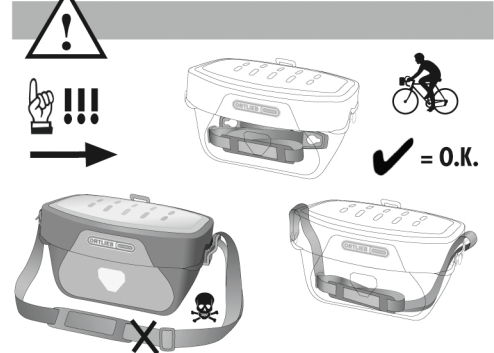

! MOUNTING-SET REQUIRED

HANDLEBAR MOUNTING-SET QR

HANDLEBAR MOUNTING-SET

HANDLEBAR MOUNTING-SET WITH LOCK

HANDLEBAR MOUNTING-SET E-BIKE

HANDLEBAR MOUNTING-SET E-BIKE WITH LOCK

! max. 5 kg