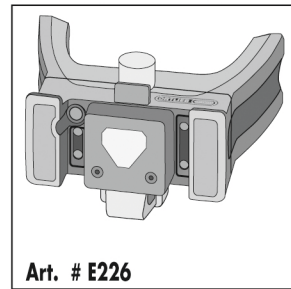

! MOUNTING-SET REQUIRED

HANDLEBAR MOUNTING-SET QR

HANDLEBAR MOUNTING-SET

HANDLEBAR MOUNTING-SET WITH LOCK

HANDLEBAR MOUNTING-SET E-BIKE

HANDLEBAR MOUNTING-SET E-BIKE WITH LOCK

! max. 5 kg