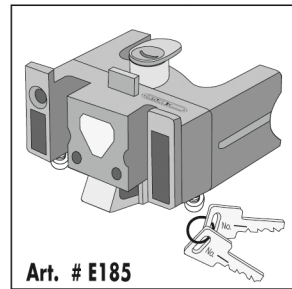

! MOUNTING-SET REQUIRED

HANDLEBAR MOUNTING-SET QR

HANDLEBAR MOUNTING-SET

HANDLEBAR MOUNTING-SET WITH LOCK

HANDLEBAR MOUNTING-SET E-BIKE

HANDLEBAR MOUNTING-SET E-BIKE WITH LOCK

! max. 5 kg