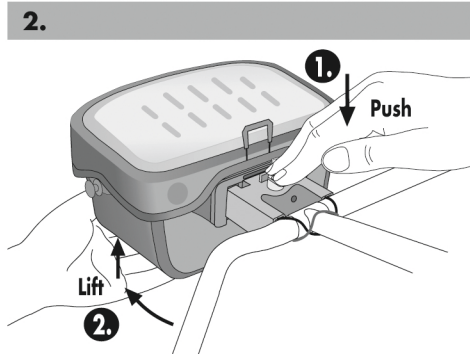

! MOUNTING-SET REQUIRED

HANDLEBAR MOUNTING-SET QR

HANDLEBAR MOUNTING-SET

HANDLEBAR MOUNTING-SET WITH LOCK

HANDLEBAR MOUNTING-SET E-BIKE

HANDLEBAR MOUNTING-SET E-BIKE WITH LOCK

! max. 5 kg