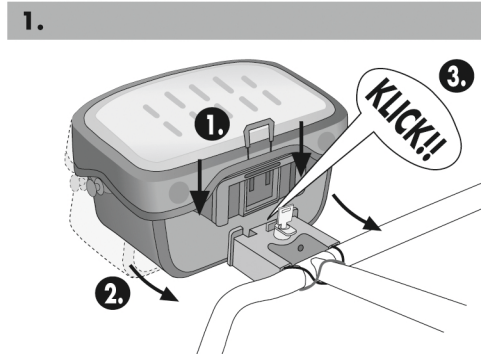

! MOUNTING-SET REQUIRED

HANDLEBAR MOUNTING-SET QR

HANDLEBAR MOUNTING-SET

HANDLEBAR MOUNTING-SET WITH LOCK

HANDLEBAR MOUNTING-SET E-BIKE

HANDLEBAR MOUNTING-SET E-BIKE WITH LOCK

! max. 5 kg