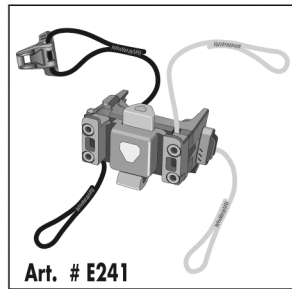

! MOUNTING-SET REQUIRED

HANDLEBAR MOUNTING-SET QR

HANDLEBAR MOUNTING-SET

HANDLEBAR MOUNTING-SET WITH LOCK

HANDLEBAR MOUNTING-SET E-BIKE

HANDLEBAR MOUNTING-SET E-BIKE WITH LOCK

! max. 5 kg