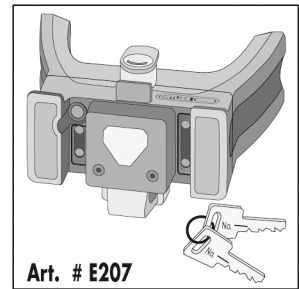

! MOUNTING-SET REQUIRED

HANDLEBAR MOUNTING-SET QR

HANDLEBAR MOUNTING-SET

HANDLEBAR MOUNTING-SET WITH LOCK

HANDLEBAR MOUNTING-SET E-BIKE

HANDLEBAR MOUNTING-SET E-BIKE WITH LOCK

! max. 5 kg