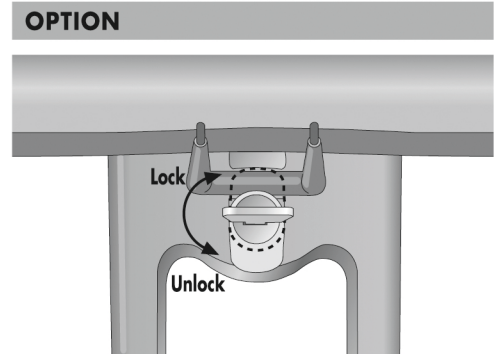

! MOUNTING-SET REQUIRED

HANDLEBAR MOUNTING-SET QR

HANDLEBAR MOUNTING-SET

HANDLEBAR MOUNTING-SET WITH LOCK

HANDLEBAR MOUNTING-SET E-BIKE

HANDLEBAR MOUNTING-SET E-BIKE WITH LOCK

! max. 5 kg