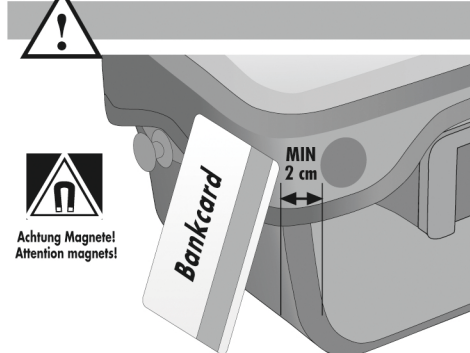

! MOUNTING-SET REQUIRED

HANDLEBAR MOUNTING-SET QR

HANDLEBAR MOUNTING-SET

HANDLEBAR MOUNTING-SET WITH LOCK

HANDLEBAR MOUNTING-SET E-BIKE

HANDLEBAR MOUNTING-SET E-BIKE WITH LOCK

! max. 5 kg