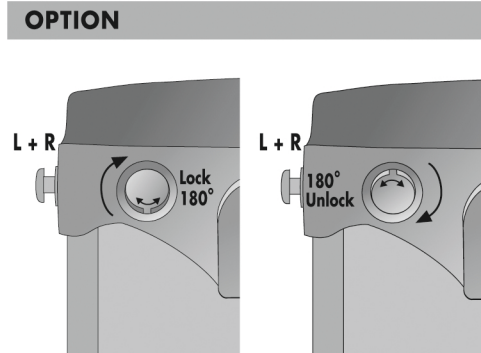

! MOUNTING-SET REQUIRED

HANDLEBAR MOUNTING-SET QR

HANDLEBAR MOUNTING-SET

HANDLEBAR MOUNTING-SET WITH LOCK

HANDLEBAR MOUNTING-SET E-BIKE

HANDLEBAR MOUNTING-SET E-BIKE WITH LOCK

! max. 5 kg